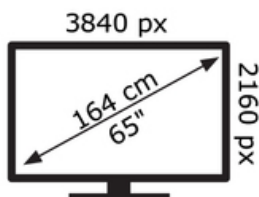

# ENERGY

**TOSHIBA**

65QA7D63DG

**85** kWh/1000h

ABCDEF **G**

**195** kWh/1000h

2019/2013

50639465